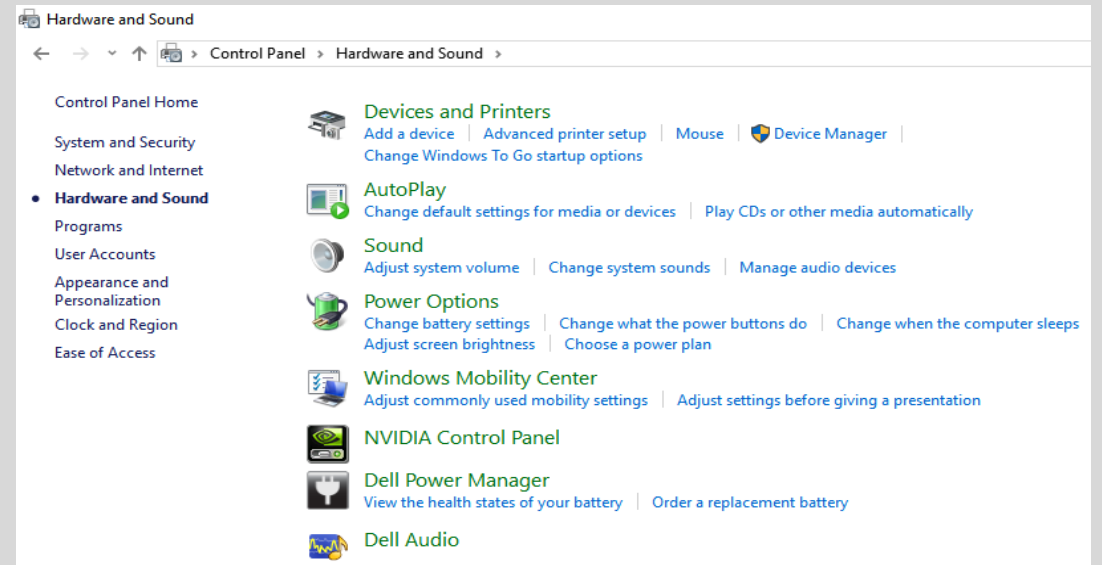

Speech Recognition

[Start speech recognition](#) | [Set up a microphone](#)

Ease of Access

- This category includes the ability to access the Ease of Access Center and Speech Recognition.
- The focus is on accessibility.
- One can configure speech recognition for OS commands
- Also launch the Narrator, which is a Windows 7 component that will read the text on the screen aloud to you.

Hardware and Sound

- This provides options to access Devices and Printers, AutoPlay, Sound, Power Options, and Display.
- Emphasis is on the configuration and management of hardware and sound devices.
- E.g add and remove hardware, configure power management features of hardware installed.